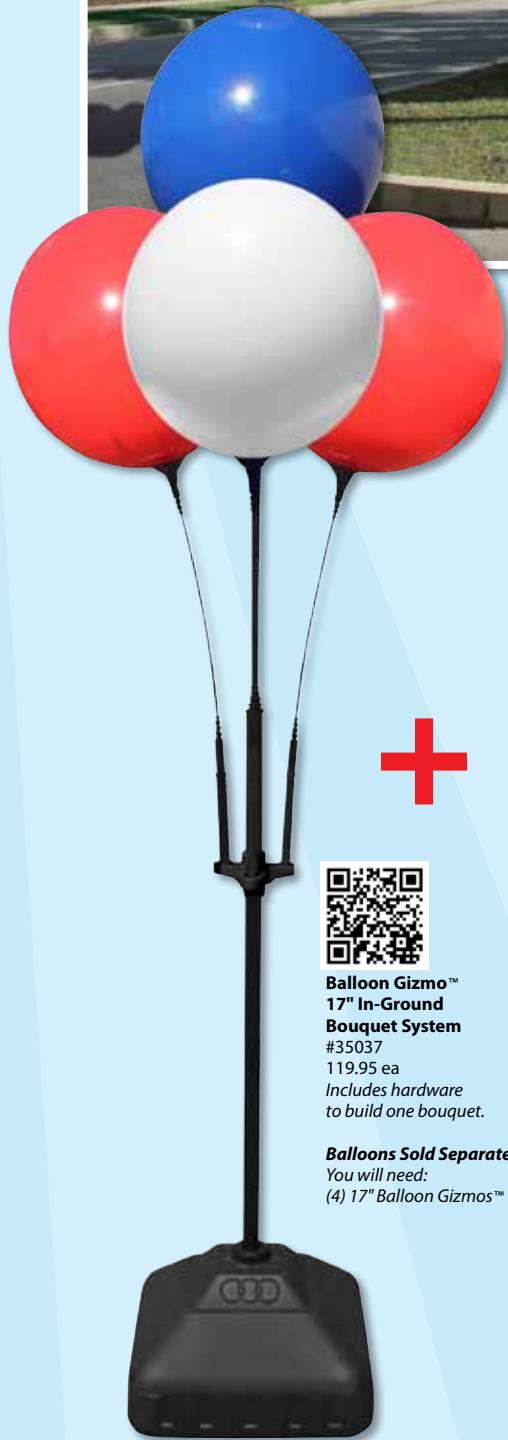

Order 1 per style