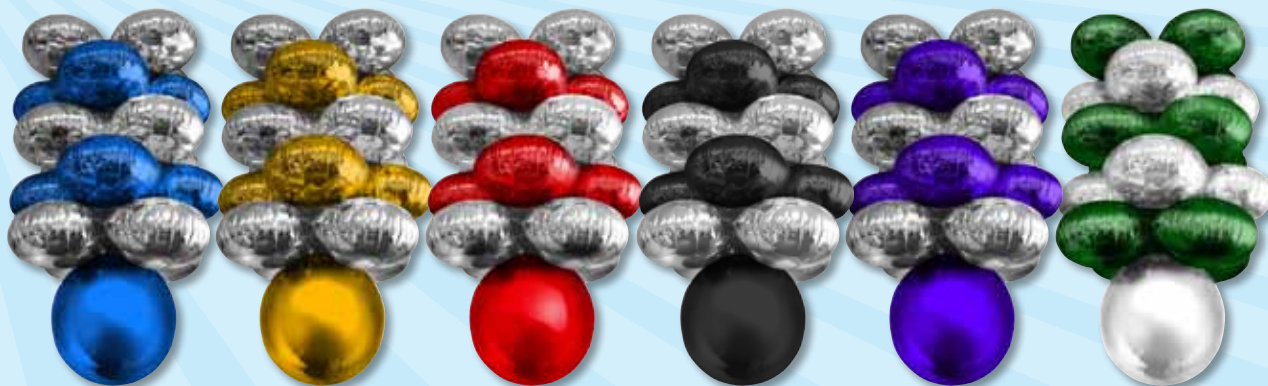

Order 1 per style

4' Blue & Silver ColorCloud™
#49534
24.95 ea

4' Gold & Silver ColorCloud™
#49535
24.95 ea

4' Red & Silver ColorCloud™
#49533
24.95 ea

4' Black & Silver ColorCloud™
#49537
24.95 ea

4' Purple & Silver ColorCloud™
#49536
24.95 ea