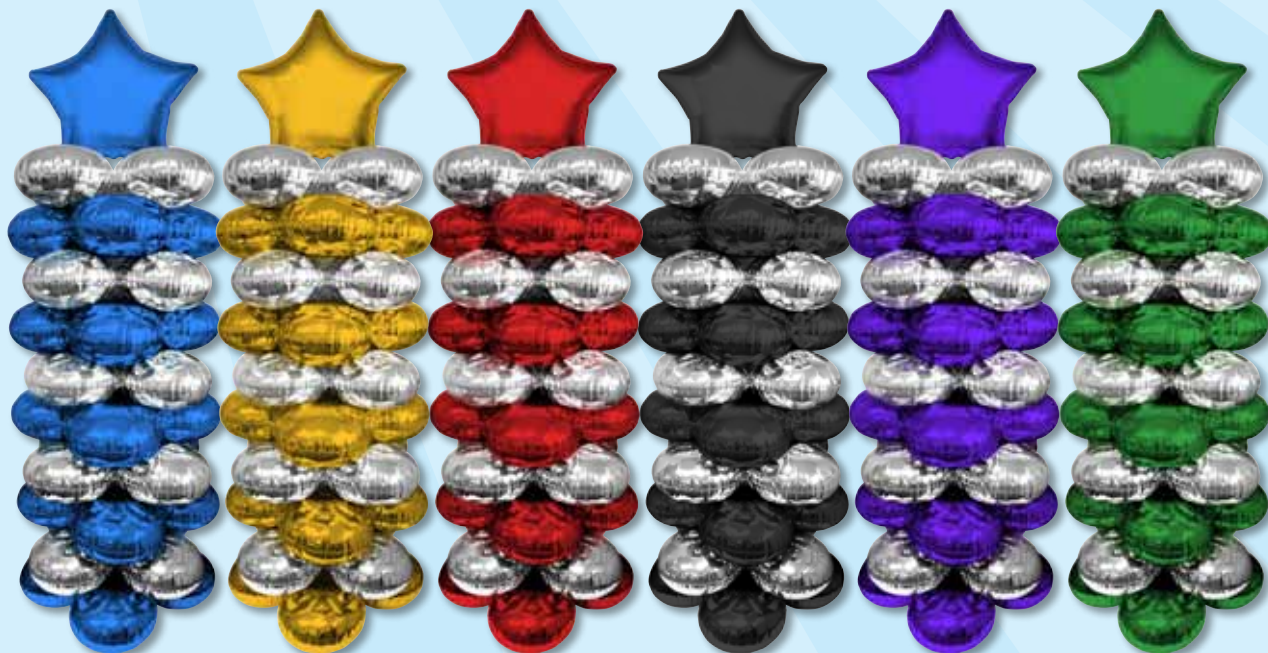

ColorCloud™ & ColorColumn™

Hangs from ceiling

Free-stands on floor

Free hand pump with every kit!

Call 800-239-2000 from 7 a.m. - 7 p.m. Central Time.

Showroom Decor