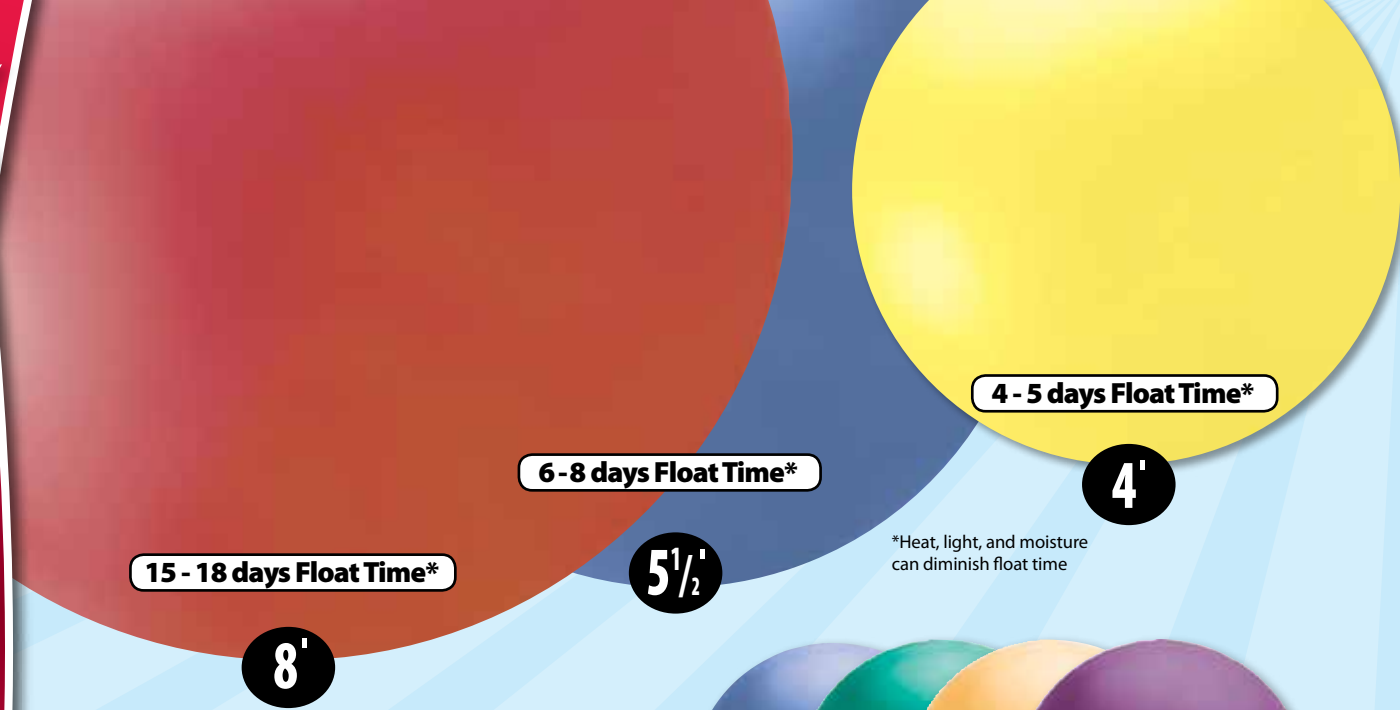

15 - 18 days Float Time*

6 - 8 days Float Time*

4 - 5 days Float Time*

8'

5 1/2'

4'

*Heat, light, and moisture can diminish float time

Giant Cloudbuster™ Chloroprene Balloons